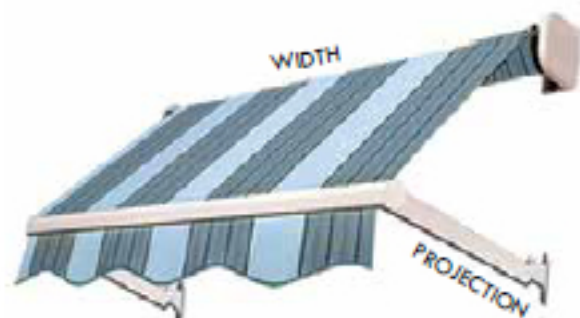

RETRACTABLE WINDOW AWNINGS & DROP SHADES

WINDOW & PORCH AWNINGS

No cassette

Cassette closed

With cassette

Drop-Arm Retractable Awnings

DROP SHADES

No cassette

With cassette

Vertical Shades

No cassette

With cassette

No cassette

With cassette

		No cassette	With cassette	No cassette	With cassette
Width <small>Available in 1" increments</small>		3' to 32'	3' to 16'	3' to 32'	3' to 16'
Projection/Drop		24" • 31" • 39" • 47" 63"	24" • 31" • 39" • 47" 63" (manual only)	3' 1" to 16' <small>Available in 1" increments</small>	3' 1" to 8' (motorized) 3' 1" to 9' (manual) <small>Available in 1" increments</small>
Frame Color	Standard	<input type="checkbox"/> White			
	Optional	<input type="checkbox"/> Desert Sand <input type="checkbox"/> Earthstone <input type="checkbox"/> Sandstone <input type="checkbox"/> Quaker Bronze <small>Additional custom colors available</small>			
Operation		Manual • Motorized (powered by somfy.)			
Fabric		Solution-dyed acrylic		Solution-dyed acrylic • Screen fabric	
Valance		11 standard styles Custom styles • Lettering options		N/A	
Accessories		Sun & rain sensor • myLink™		myLink™ <small>(Must be present to secure or detach bottom hooks)</small>	

Ribbed

Rounded

	Traditional	Ribbed	Rounded
Width <small>Available in 1" increments</small>	2' to 20'	2' to 20'	4' to 18'
Projection/Drop <small>Available in 1" increments</small>	12" to 72" <small>(projection cannot be larger than two times the drop)</small>	12" to 72" <small>(drop and projection must be equal)</small>	12" to 72" <small>(drop and projection must be equal • Projection cannot exceed half of the width)</small>
Frame	Fixed frame	Retractable frame • Fixed frame	
Frame Color	<input type="checkbox"/> White		
Operation	N/A	Awnings gather up - they do not roll Retractable options: Pull cord or manual gear	
Fabric	Solution-dyed acrylic		
Valance	11 standard styles • Custom styles • Lettering options		