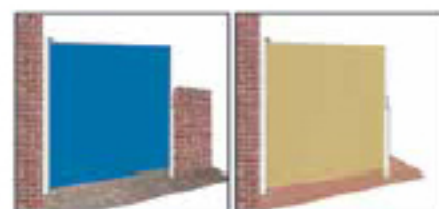

SOLAR SHADES & HORIZONTAL SHADES

SOLAR SHADE SERIES II

Motorized Screens

(completely enclosed shade)

Track

Track with Zipper

Two cassette sizes with two guide options

HORIZONTAL SHADES

Mounting post attaches to wall or floor

Horizontal Shade

Width / Projection		Small Cassette: 3' to 9' Large Cassette: 3' to 16' <i>Available in 1/4" increments</i>	2' 1" to 13' <i>Available in 1" increments</i>
Drop / Height		Small Cassette: 2' 1" to 8' Large Cassette: 2' 1" to 12' <i>Available in 1/4" increments</i>	3' 6" to 8' <i>Available in 1" increments</i>
Guide		Track • Zipper	Mounting post attaches to wall or floor
Frame Color	Standard	<input type="checkbox"/> White <input type="checkbox"/> Desert Sand <input type="checkbox"/> Earthstone	<input type="checkbox"/> White
	Optional	<input type="checkbox"/> Sandstone <input type="checkbox"/> Quaker Bronze <i>Additional custom colors available</i>	<input type="checkbox"/> Desert Sand <input type="checkbox"/> Earthstone <input type="checkbox"/> Sandstone <input type="checkbox"/> Quaker Bronze <i>Additional custom colors available</i>
Operation		Manual • Motorized (powered by somfy .)	Manual
Fabric		Solution-dyed acrylic • Screen fabric	
Accessories		Sun & rain sensor • myLink™	N/A
Additional Information		"Widths greater than 13' must be motorized, use insect screen and have an 8' maximum drop	Cassette can be mounted on a wall or between the legs of our canopy, tension shade or an existing structure