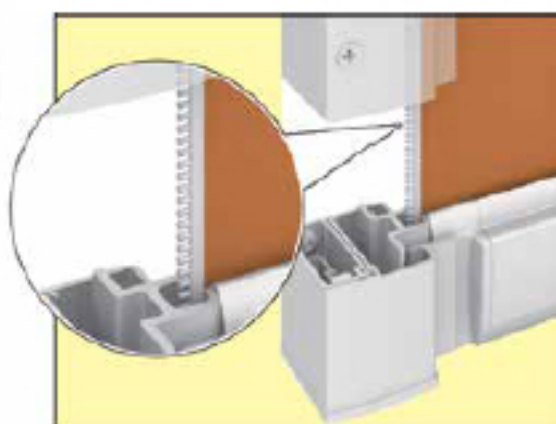

Motorized Screens

(completely enclosed shade)

Track

Track with Zipper

Two cassette sizes with two guide options