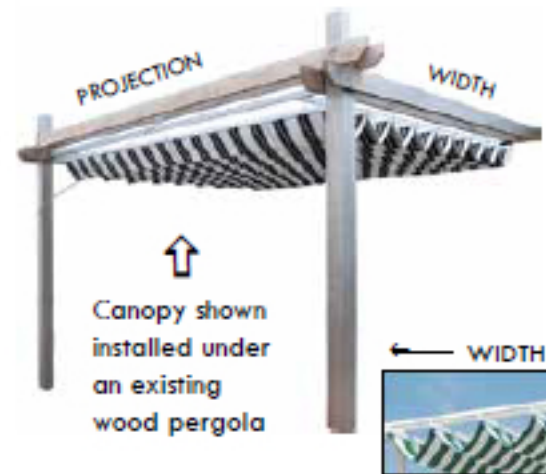

CANOPIES & UNDER-PERGOLA CANOPIES

RETRACTABLE CANOPY

The addition of rafters turns a canopy into a **Pergola Canopy** (rafters now available for all canopy sizes)

Retractable Canopy & Pergola Canopy

Aluminum structure with fabric trolley unit

UNDER PERGOLA

Canopy shown installed under an existing wood pergola

"WIDTH" is measured on the draped side of the unit

Under-Pergola Canopy System

Fabric trolley unit only

Width Available in 1" increments		3' 1" to 23'	
Projection Available in 1" increments		3' 1" to 18'	
Height Top of frame to mounting surface	Standard	8' 6" (up to 18' wide) 8' 9" (widths wider than 18')	N/A
	Optional	8' 10" to 11'	No height restrictions for existing structures
Frame Color	Standard	<input type="checkbox"/> White <input type="checkbox"/> Earthstone	
	Optional	<input type="checkbox"/> Desert Sand <input type="checkbox"/> Sandstone <input type="checkbox"/> Quaker Bronze Additional custom colors available	
Mounting		Freestanding • Wall • Roof	Mounts under existing pergola, alcove or other structure
Operation		Manual • Motorized (powered by somfy .)	
Fabric		Single layer: Solution-dyed acrylic Double layer: Solution-dyed acrylic / vinyl material	
Accessories		Sun & rain sensor • myLink™	
Side Options on any or all sides		Built-in side curtains from 3' 1" to 18' wide; Solar Series II and horizontal shades are also available	Solar Series I and II, horizontal and drop shade products can be mounted to an existing structure