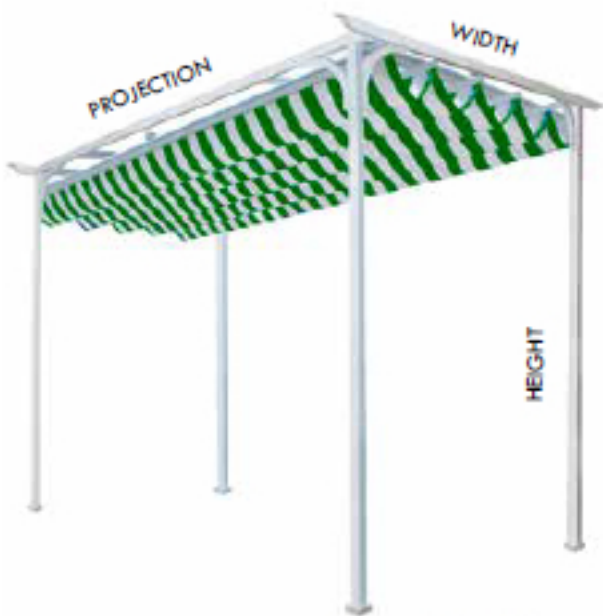

CANOPIES & UNDER-PERGOLA CANOPIES

RETRACTABLE CANOPY

The addition of rafters turns a canopy into a **Pergola Canopy** (rafters now available for all canopy sizes)

Retractable Canopy & Pergola Canopy

Aluminum structure with fabric trolley unit

UNDER PERGOLA

Canopy shown installed under an existing wood pergola

"WIDTH" is measured on the draped side of the unit

Under-Pergola Canopy System

Fabric trolley unit only

Width Available in 1" increments		3' 1" to 23'	
Projection Available in 1" increments		3' 1" to 18'	
Height Top of frame to mounting surface	Standard	8' 6" (up to 18' wide) 8' 9" (widths wider than 18')	N/A
	Optional	8' 10" to 11'	No height restrictions for existing structures
Frame Color	Standard	<input type="checkbox"/> White <input type="checkbox"/> Earthstone	
	Optional	<input type="checkbox"/> Desert Sand <input type="checkbox"/> Sandstone <input type="checkbox"/> Quaker Bronze Additional custom colors available	
Mounting		Freestanding • Wall • Roof	Mounts under existing pergola, alcove or other structure
Operation		Manual • Motorized (powered by somfy .)	
Fabric		Single layer: Solution-dyed acrylic Double layer: Solution-dyed acrylic / vinyl material	
Accessories		Sun & rain sensor • myLink™	
Side Options on any or all sides		Built-in side curtains from 3' 1" to 18' wide; Solar Series II and horizontal shades are also available	Solar Series I and II, horizontal and drop shade products can be mounted to an existing structure